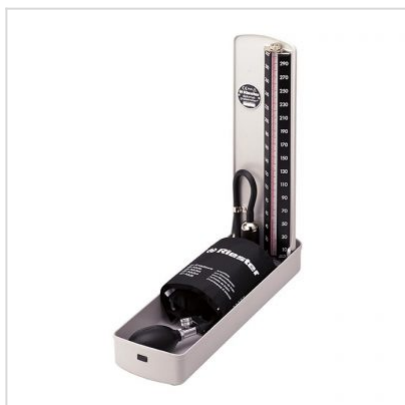

TONTARRA / Open Surgery / Diagnostics / Blood Pressure Manometers / Blood pressure manometers

100-560-00

Blood pressure manometers

desk modell; calibrated

with velcro cuff

Categories: Open Surgery, Diagnostics

1 pcs.

ADDITIONAL INFORMATION

UNIT pcs.

TYPE Blood Pressure Manometers

KLS Martin 17-962-00