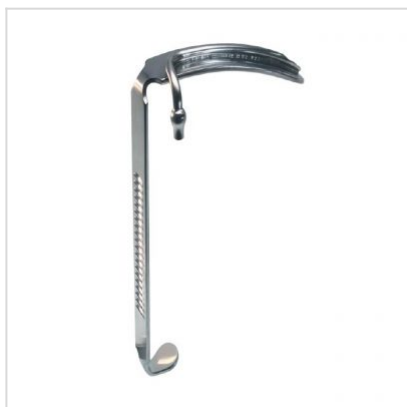

TONTARRA / Open Surgery / Cheek and Lip Retractors, Tongue Depressors / DAVIS-BOYLE tongue depressor only

114-264-02

DAVIS-BOYLE tongue depressor only

fig. 2; 65 x 26mm

for mouth gags

Categories: Open Surgery, Tonsils, Tracheotomy, Tongue

1 pcs.

ADDITIONAL INFORMATION

UNIT	pcs.
TYPE	Cheek and Lip Retractors, Tongue Depressors
Aesculap	OM112
KLS Martin	38-212-02
AUTHORS	BOYLE, DAVIS
Medicon	45.51.64