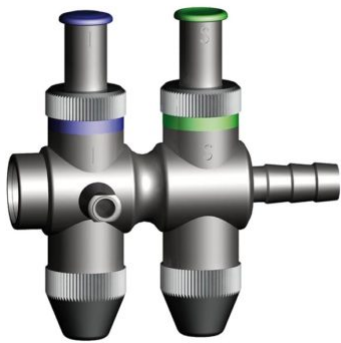

## SUCTION/IRRIG. HANDLE WITH TROMPET VALVE

Suction: small tube connector

Irrigation: Luer Lock connector

**SKU:** 620-020-10

**Categories:** [Endoscopy](#), [Laparoscopy](#)